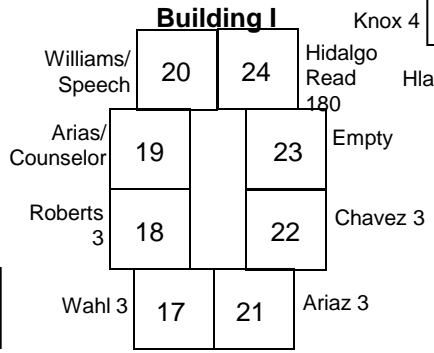

# BUTTERFIELD ELEMENTARY SCHOOL

13400 Kitching St., Moreno Valley, CA 92553

**2011-2012  
School Year**

Dracaea Ave  
PRIMARY PLAYGROUND  
North Parking Lot

**INTERMEDIATE PLAYGROUND**

**COVERED PAVILION**

**QUAD**

Cottonwood Ave

South Parking Lot

Kitching Street

\*Map not to scale