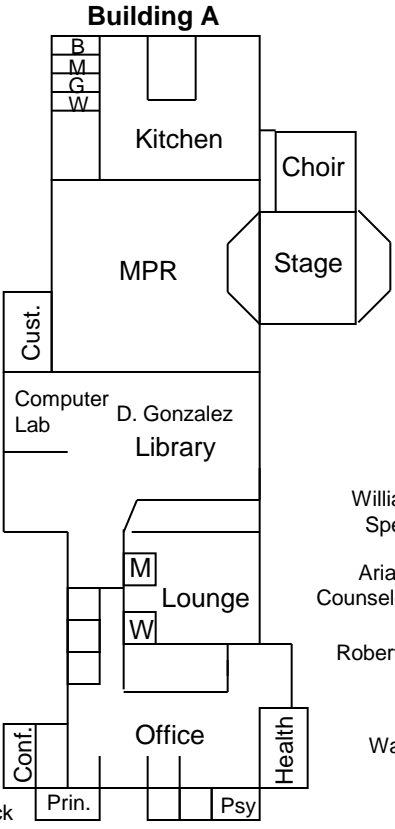

# BUTTERFIELD ELEMENTARY SCHOOL

13400 Kitching St., Moreno Valley, CA 92553

**2011-2012  
School Year**

Dracaea Ave  
PRIMARY PLAYGROUND  
North Parking Lot

**INTERMEDIATE PLAYGROUND**

**COVERED PAVILION**

**QUAD**

Cottonwood Ave

South Parking Lot

Kitching Street

\*Map not to scale