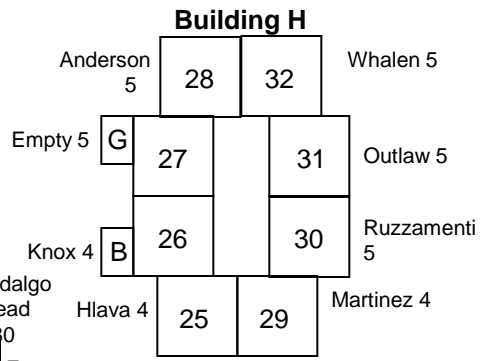

# BUTTERFIELD ELEMENTARY SCHOOL

13400 Kitching St., Moreno Valley, CA 92553

**2011-2012  
School Year**

Dracaea Ave  
PRIMARY PLAYGROUND  
North Parking Lot

**INTERMEDIATE PLAYGROUND**

**COVERED PAVILION**

**QUAD**

Cottonwood Ave

South Parking Lot

Kitching Street

\*Map not to scale