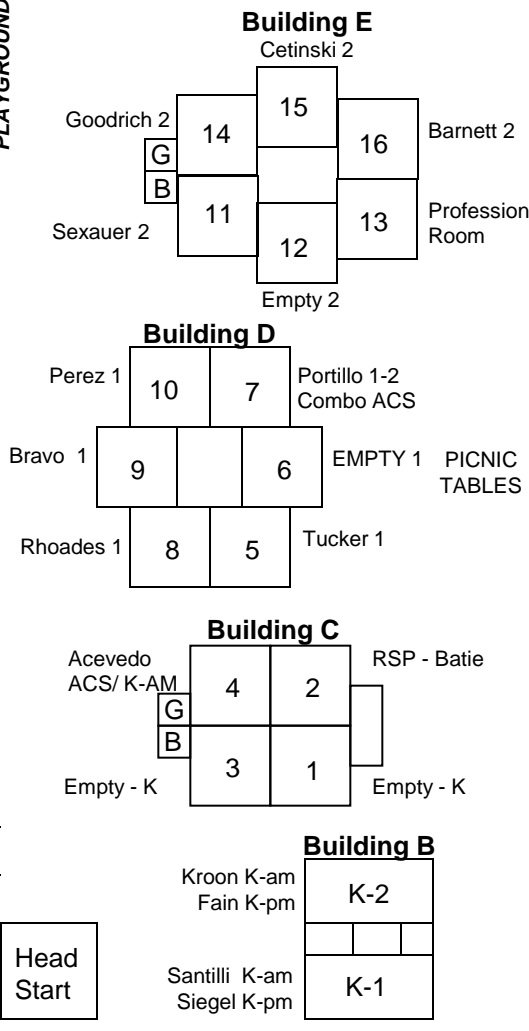

# BUTTERFIELD ELEMENTARY SCHOOL

13400 Kitching St., Moreno Valley, CA 92553

**2011-2012  
School Year**

Dracaea Ave  
PRIMARY PLAYGROUND  
North Parking Lot

**INTERMEDIATE PLAYGROUND**

**COVERED PAVILION**

**QUAD**

Cottonwood Ave

South Parking Lot

Kitching Street

\*Map not to scale